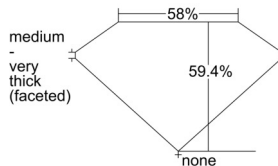

GIA®

FACSIMILE

GIA REPORT 2506503808

Verify this report at GIA.edu

GIA NATURAL DIAMOND DOSSIER®

September 25, 2024
GIA Report Number 2506503808
Shape and Cutting Style ..... Heart Brilliant
Measurements ..... 4.74 x 5.42 x 3.22 mm

GRADING RESULTS

Carat Weight ..... 0.50 carat
Color Grade ..... H
Clarity Grade VVS1

ADDITIONAL GRADING INFORMATION

Polish ..... Excellent
Symmetry ..... Very Good
Fluorescence ..... None
Clarity Characteristics..... Pinpoint, Surface Graining
Inscription(s): GIA 2506503808

PROPORTIONS

Profile not to actual proportions

GRADING SCALES

GIA COLOR SCALE		GIA CLARITY SCALE		
NEAR COLORLESS	D	VERY VERY SLIGHTLY INCLUDED	FLAWLESS	
	E		INTERNALLY FLAWLESS	
	F	VERY SLIGHTLY INCLUDED	VVS₁	
	G		VVS₂	
	H		VS₁	
	FAINT	I	SLIGHTLY INCLUDED	VS₂
		J		SI₁
		K	INCLUDED	SI₂
		L		I₁
		M		I₂
LIGHT		N	INCLUDED	I₃
		O		
		P		
	Q			
	R			
	S			
T				
U				
V				
W				
X				
Y				
Z