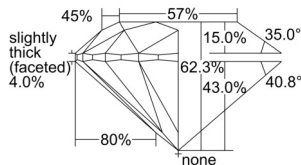

GIA®

FACSIMILE

GIA NATURAL DIAMOND DOSSIER®

September 30, 2024
GIA Report Number 2506520579
Shape and Cutting Style ..... Round Brilliant
Measurements ..... 4.89 - 4.92 x 3.06 mm

GRADING RESULTS

Carat Weight ..... 0.45 carat
Color Grade ..... G
Clarity Grade VS1
Cut Grade ..... Excellent

ADDITIONAL GRADING INFORMATION

Polish ..... Excellent
Symmetry ..... Excellent
Fluorescence ..... None
Clarity Characteristics..... Cloud, Crystal, Pinpoint, Needle
Inscription(s): GIA 2506520579

GIA REPORT 2506520579

Verify this report at GIA.edu

PROPORTIONS

Profile to actual proportions