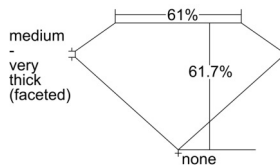

GIA®

FACSIMILE

GIA REPORT 2506520623

Verify this report at GIA.edu

GIA NATURAL DIAMOND DOSSIER®

September 27, 2024
GIA Report Number 2506520623
Shape and Cutting Style ..... Heart Brilliant
Measurements ..... 5.44 x 6.45 x 3.98 mm

GRADING RESULTS

Carat Weight ..... 0.81 carat
Color Grade ..... H
Clarity Grade VVS1

ADDITIONAL GRADING INFORMATION

Polish ..... Excellent
Symmetry ..... Excellent
Fluorescence ..... None
Clarity Characteristics ..... Pinpoint
Inscription(s): GIA 2506520623

PROPORTIONS

Profile not to actual proportions

GRADING SCALES

GIA COLOR SCALE		GIA CLARITY SCALE	
COLORLESS	D	VERY VERY SLIGHTLY INCLUDED	FLAWLESS
	E		INTERNALLY FLAWLESS
	F		VVS₁
	G		VVS₂
	H		VS₁
	I		VS₂
	J		SI₁
	K		SI₂
	L		I₁
	M		I₂
NEAR COLORLESS	N	SLIGHTLY INCLUDED	I₃
	O		
	P		
	Q		
FAINT	R		
	S		
	T		
	U		
VERT LIGHT	V		
	W		
	X		
	Y		
LIGHT	Z