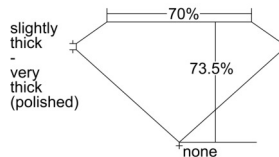

GIA®

FACSIMILE

GIA REPORT 2506529234

Verify this report at GIA.edu

GIA NATURAL DIAMOND DOSSIER®

September 30, 2024
GIA Report Number 2506529234
Shape and Cutting Style ..... Square Modified Brilliant
Measurements ..... 4.24 x 4.18 x 3.07 mm

GRADING RESULTS

Carat Weight ..... 0.50 carat
Color Grade ..... K
Clarity Grade VS1

ADDITIONAL GRADING INFORMATION

Polish ..... Excellent
Symmetry ..... Very Good
Fluorescence ..... None
Clarity Characteristics ..... Crystal, Feather
Inscription(s): GIA 2506529234

PROPORTIONS

Profile not to actual proportions

GRADING SCALES

GIA COLOR SCALE		GIA CLARITY SCALE		
COLORLESS	D	VERY VERY SLIGHTLY INCLUDED	FLAWLESS	
	E		INTERNALLY FLAWLESS	
	F		VS₁	
	G		VS₂	
	NEAR COLORLESS	H	VERY SLIGHTLY INCLUDED	VS₁
		I		VS₂
		J		SI₁
		K		SI₂
	FAINT	L	SLIGHTLY INCLUDED	I₁
		M		I₂
N		I₃		
O				
VERT LIGHT	P	INCLUDED		
	Q			
	R			
	S			
	T			
	U			
	V			
	W			
LIGHT	X			
	Y			
	Z