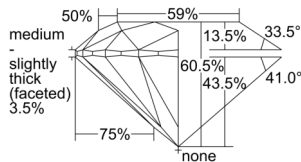

GIA®

FACSIMILE

GIA REPORT 2506530989

Verify this report at GIA.edu

GIA NATURAL DIAMOND DOSSIER®

October 01, 2024
GIA Report Number 2506530989
Shape and Cutting Style ..... Round Brilliant
Measurements ..... 3.68 - 3.70 x 2.23 mm

GRADING RESULTS

Carat Weight ..... 0.18 carat
Color Grade ..... E
Clarity Grade S11
Cut Grade ..... Excellent

ADDITIONAL GRADING INFORMATION

Polish ..... Excellent
Symmetry ..... Excellent
Fluorescence ..... None
Clarity Characteristics ..... Cloud
Inscription(s): GIA 2506530989

PROPORTIONS

Profile to actual proportions

GRADING SCALES

GIA COLOR SCALE

COLORESS	D
	E
	F
	G
	H
	I
	J
NEAR COLORESS	K
	L
FANIT	M
	N
	O
	P
	Q
VERY LIGHT	R
	S
	T
	U
	V
	W
	X
	Y
LIGHT	Z

GIA CLARITY SCALE

FLAWLESS	VERY VERY SLIGHTLY INCLUDED	VVS₁	
			VVS₂
INTERNALLY FLAWLESS	VERY SLIGHTLY INCLUDED	VS₁	
		VS₂	
SLIGHTLY INCLUDED	SLIGHTLY INCLUDED	SI₁	
		SI₂	
INCLUDED	INCLUDED	I₁	
		I₂	
		I₃	

GIA CUT SCALE

EXCELLENT	VERY GOOD	GOOD	FAIR	POOR