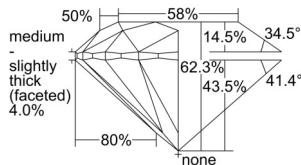

GIA®

FACSIMILE

GIA REPORT 2506532454

Verify this report at GIA.edu

GIA NATURAL DIAMOND DOSSIER®

October 01, 2024
GIA Report Number 2506532454
Shape and Cutting Style ..... Round Brilliant
Measurements ..... 3.90 - 3.91 x 2.43 mm

GRADING RESULTS

Carat Weight ..... 0.22 carat
Color Grade ..... F
Clarity Grade S11
Cut Grade ..... Excellent

ADDITIONAL GRADING INFORMATION

Polish ..... Excellent
Symmetry ..... Excellent
Fluorescence ..... Medium Blue
Clarity Characteristics ..... Cloud, Crystal
Inscription(s): GIA 2506532454

PROPORTIONS

Profile to actual proportions

GRADING SCALES

GIA COLOR SCALE	GIA CLARITY SCALE	GIA CUT SCALE	
D	FLAWLESS	EXCELLENT	
E	INTERNALLY FLAWLESS		
F		VVS₁	VERY GOOD
G	VVS₂		
H	VS₁	GOOD	
I	VS₂		
J	S1₁	FAIR	
K	S1₂		
L	I₁	POOR	
M	I₂		
N	I₃		
O			
P			
Q			
R			
S			
T			
U			
V			
W			
X			
Y			
Z