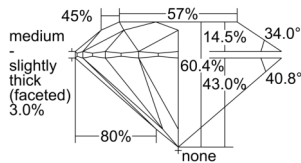

GIA®

FACSIMILE

GIA REPORT 2506533319

Verify this report at GIA.edu

GIA NATURAL DIAMOND DOSSIER®

October 01, 2024
GIA Report Number 2506533319
Shape and Cutting Style ..... Round Brilliant
Measurements ..... 3.67 - 3.69 x 2.22 mm

GRADING RESULTS

Carat Weight ..... 0.18 carat
Color Grade ..... D
Clarity Grade VS2
Cut Grade ..... Excellent

ADDITIONAL GRADING INFORMATION

Polish ..... Excellent
Symmetry ..... Excellent
Fluorescence ..... Medium Blue
Clarity Characteristics ..... Crystal
Inscription(s): GIA 2506533319

PROPORTIONS

Profile to actual proportions

GRADING SCALES

GIA COLOR SCALE

COLORED	D
	E
	F
	G
	H
	I
	J
NEAR COLORLESS	K
	L
	M
	N
	O
	P
	Q
	R
	S
	T
	U
	V
	W
	X
	Y
LIGHT	Z

GIA CLARITY SCALE

FLAWLESS	VERY VERY SLIGHTLY INCLUDED	VS₁	VS₂	VS₁	VS₂	SI₁	SI₂	I₁	I₂	I₃		
											FLAWLESS	INTERNALLY FLAWLESS

GIA CUT SCALE

EXCELLENT
VERY GOOD
GOOD
FAIR
POOR