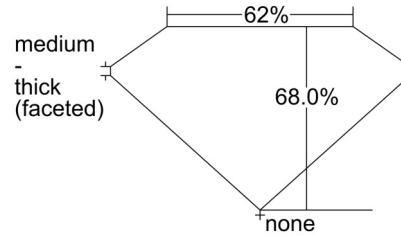

GIA NATURAL DIAMOND GRADING REPORT

October 01, 2024  
 GIA Report Number ..... 2506533660  
 Shape and Cutting Style ..... Cushion Modified Brilliant  
 Measurements ..... 7.94 x 6.91 x 4.69 mm

GRADING RESULTS

Carat Weight ..... 2.01 carat  
 Color Grade ..... F  
 Clarity Grade ..... VS2

ADDITIONAL GRADING INFORMATION

Polish ..... Excellent  
 Symmetry ..... Excellent  
 Fluorescence ..... None  
 Inscription(s): GIA 2506533660  
**Comments:** Pinpoints are not shown.

PROPORTIONS

Profile not to actual proportions

CLARITY CHARACTERISTICS

KEY TO SYMBOLS\*

- Crystal
- ~ Feather
- ∟ Needle

\* Red symbols denote internal characteristics (inclusions). Green or black symbols denote external characteristics (blemishes). Diagram is an approximate representation of the diamond, and symbols shown indicate type, position, and approximate size of clarity characteristics. All clarity characteristics may not be shown. Details of finish are not shown.