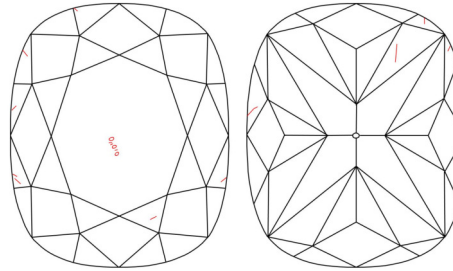

GIA NATURAL DIAMOND GRADING REPORT

October 01, 2024  
 GIA Report Number ..... 2506533660  
 Shape and Cutting Style ..... Cushion Modified Brilliant  
 Measurements ..... 7.94 x 6.91 x 4.69 mm

GRADING RESULTS

Carat Weight ..... 2.01 carat  
 Color Grade ..... F  
 Clarity Grade ..... VS2

ADDITIONAL GRADING INFORMATION

Polish ..... Excellent  
 Symmetry ..... Excellent  
 Fluorescence ..... None  
 Inscription(s): GIA 2506533660  
**Comments:** Pinpoints are not shown.

PROPORTIONS

Profile not to actual proportions

CLARITY CHARACTERISTICS

KEY TO SYMBOLS\*

- Crystal
- ~ Feather
- ∟ Needle

\* Red symbols denote internal characteristics (inclusions). Green or black symbols denote external characteristics (blemishes). Diagram is an approximate representation of the diamond, and symbols shown indicate type, position, and approximate size of clarity characteristics. All clarity characteristics may not be shown. Details of finish are not shown.