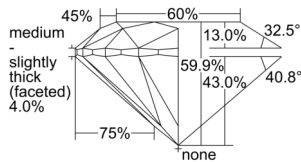

GIA®

FACSIMILE

GIA NATURAL DIAMOND DOSSIER®

September 30, 2024
GIA Report Number 2506534453
Shape and Cutting Style ..... Round Brilliant
Measurements ..... 5.39 - 5.42 x 3.24 mm

GRADING RESULTS

Carat Weight ..... 0.58 carat
Color Grade ..... D
Clarity Grade VVS1
Cut Grade ..... Excellent

ADDITIONAL GRADING INFORMATION

Polish ..... Excellent
Symmetry ..... Excellent
Fluorescence ..... None
Clarity Characteristics ..... Pinpoint
Inscription(s): GIA 2506534453

GIA REPORT 2506534453

Verify this report at GIA.edu

PROPORTIONS

Profile to actual proportions

GRADING SCALES

GIA COLOR SCALE	GIA CLARITY SCALE	GIA CUT SCALE	
D	FLAWLESS	EXCELLENT	
E	INTERNALLY FLAWLESS		
F		VVS₁	VERY GOOD
G	VVS₂		
H	VS₁	GOOD	
I	VS₂		
J	SI₁	FAIR	
K	SI₂		
L	I₁	POOR	
M	I₂		
N	I₃		
O			
P			
Q			
R			
S			
T			
U			
V			
W			
X			
Y			
Z