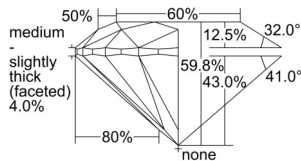

GIA®

FACSIMILE

GIA REPORT 2506535989

Verify this report at GIA.edu

GIA NATURAL DIAMOND DOSSIER®

October 07, 2024
GIA Report Number 2506535989
Shape and Cutting Style ..... Round Brilliant
Measurements ..... 4.97 - 4.99 x 2.98 mm

GRADING RESULTS

Carat Weight ..... 0.45 carat
Color Grade ..... H
Clarity Grade S11
Cut Grade ..... Excellent

ADDITIONAL GRADING INFORMATION

Polish ..... Excellent
Symmetry ..... Very Good
Fluorescence ..... Medium Blue
Clarity Characteristics..... Crystal, Cloud, Feather
Inscription(s): GIA 2506535989

PROPORTIONS

Profile to actual proportions

GRADING SCALES

GIA COLOR SCALE	GIA CLARITY SCALE	GIA CUT SCALE
D	FLAWLESS	EXCELLENT
E	FLAWLESS	
F	INTERNALLY FLAWLESS	VERY GOOD
G	FLAWLESS	
H	VVS₁	GOOD
I	VVS₂	
J	VS₁	FAIR
K	VS₂	
L	S1₁	POOR
M	S1₂	
N	I₁	
O	I₂	
P	I₃	
Q		
R		
S		
T		
U		
V		
W		
X		
Y		
Z