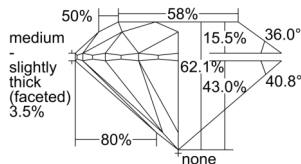

GIA®

FACSIMILE

GIA REPORT 2506539577

Verify this report at GIA.edu

GIA NATURAL DIAMOND DOSSIER®

September 30, 2024
GIA Report Number 2506539577
Shape and Cutting Style ..... Round Brilliant
Measurements ..... 5.69 - 5.73 x 3.54 mm

GRADING RESULTS

Carat Weight ..... 0.71 carat
Color Grade ..... F
Clarity Grade VS1
Cut Grade ..... Excellent

ADDITIONAL GRADING INFORMATION

Polish ..... Excellent
Symmetry ..... Excellent
Fluorescence ..... Faint
Clarity Characteristics..... Crystal, Feather, Pinpoint
Inscription(s): GIA 2506539577

PROPORTIONS

Profile to actual proportions