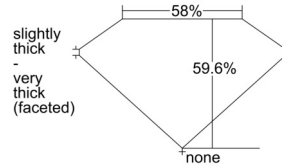

GIA®

FACSIMILE

GIA REPORT 2506539837

Verify this report at GIA.edu

GIA NATURAL DIAMOND DOSSIER®

October 01, 2024
GIA Report Number 2506539837
Shape and Cutting Style ..... Heart Brilliant
Measurements ..... 4.42 x 5.19 x 3.10 mm

GRADING RESULTS

Carat Weight ..... 0.43 carat
Color Grade I
Clarity Grade VVS1

ADDITIONAL GRADING INFORMATION

Polish ..... Excellent
Symmetry ..... Excellent
Fluorescence ..... None
Clarity Characteristics ..... Feather
Inscription(s): GIA 2506539837

PROPORTIONS

Profile not to actual proportions

GRADING SCALES

GIA COLOR SCALE		GIA CLARITY SCALE			
COLORLESS	D	VERY SLIGHTLY INCLUDED	FLAWLESS		
	E		INTERNALLY FLAWLESS		
	F		VVS₁		
	G		VVS₂		
	H		VS₁		
	I		VS₂		
	NEAR COLORLESS	J	SLIGHTLY INCLUDED	SI₁	
		K		SI₂	
		L		I₁	
		FAINT	M	INCLUDED	I₂
N			I₃		
O					
VERT LIGHT	P				
	Q				
	R				
	LIGHT	S			
		T			
		U			
V					
W					
X					
Y					
Z