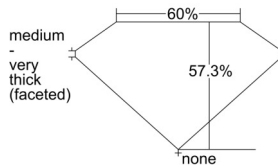

GIA®

FACSIMILE

GIA REPORT 2506540701

Verify this report at GIA.edu

GIA NATURAL DIAMOND DOSSIER®

October 01, 2024
GIA Report Number 2506540701
Shape and Cutting Style ..... Heart Brilliant
Measurements ..... 5.75 x 6.73 x 3.86 mm

GRADING RESULTS

Carat Weight ..... 0.90 carat
Color Grade ..... J
Clarity Grade VS2

ADDITIONAL GRADING INFORMATION

Polish ..... Excellent
Symmetry ..... Excellent
Fluorescence ..... None
Clarity Characteristics ..... Feather
Inscription(s): GIA 2506540701

PROPORTIONS

Profile not to actual proportions

GRADING SCALES

GIA COLOR SCALE		GIA CLARITY SCALE			
COLORLESS	D	VERY VERY SLIGHTLY INCLUDED	FLAWLESS		
	E		INTERNALLY FLAWLESS		
	F	VERY SLIGHTLY INCLUDED	VVS₁		
	G		VVS₂		
	H		VS₁		
	NEAR COLORLESS	I	SLIGHTLY INCLUDED	VS₂	
		J		SI₁	
		FAINT	K	INCLUDED	SI₂
			L		I₁
			M		I₂
VERT LIGHT			N	INCLUDED	I₃
	O				
	P				
	Q				
LIGHT	R				
	S				
	T				
	U				
	V				
	Z