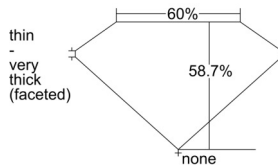

GIA®

FACSIMILE

GIA REPORT 2506545796

Verify this report at GIA.edu

GIA NATURAL DIAMOND DOSSIER®

October 01, 2024
GIA Report Number 2506545796
Shape and Cutting Style ..... Heart Brilliant
Measurements ..... 5.59 x 6.31 x 3.70 mm

GRADING RESULTS

Carat Weight ..... 0.79 carat
Color Grade ..... G
Clarity Grade SI1

ADDITIONAL GRADING INFORMATION

Polish ..... Excellent
Symmetry ..... Excellent
Fluorescence ..... None
Clarity Characteristics..... Cloud, Crystal
Inscription(s): GIA 2506545796

PROPORTIONS

Profile not to actual proportions

GRADING SCALES

GIA COLOR SCALE		GIA CLARITY SCALE			
COLORLESS	D	VERY VERY SLIGHTLY INCLUDED	FLAWLESS		
	E		INTERNALLY FLAWLESS		
	F	VERY SLIGHTLY INCLUDED	VVS₁		
	G		VVS₂		
	H		VS₁		
	NEAR COLORLESS	I	SLIGHTLY INCLUDED	VS₂	
		J		SI₁	
		FAINT	K	INCLUDED	SI₂
			L		I₁
	M		I₂		
VERT LIGHT	N		INCLUDED	I₃	
	O				
	P				
	Q				
	R				
	S				
LIGHT	T				
	U				
	V				
	W				
	X				
Y					
Z