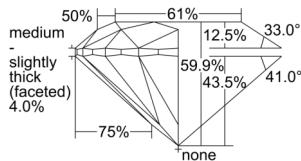

GIA®

FACSIMILE

GIA REPORT 2506548944

Verify this report at GIA.edu

GIA NATURAL DIAMOND DOSSIER®

October 01, 2024
GIA Report Number 2506548944
Shape and Cutting Style ..... Round Brilliant
Measurements ..... 4.31 - 4.34 x 2.59 mm

GRADING RESULTS

Carat Weight ..... 0.30 carat
Color Grade ..... H
Clarity Grade VVS2
Cut Grade ..... Excellent

ADDITIONAL GRADING INFORMATION

Polish ..... Excellent
Symmetry ..... Excellent
Fluorescence ..... None
Clarity Characteristics ..... Cloud, Pinpoint
Inscription(s): GIA 2506548944

PROPORTIONS

Profile to actual proportions

GRADING SCALES

GIA COLOR SCALE	GIA CLARITY SCALE	GIA CUT SCALE	
D	FLAWLESS	EXCELLENT	
E	INTERNALLY FLAWLESS		
F		VVS₁	VERY GOOD
G	VVS₂		
H	VS₁	GOOD	
I	VS₂		
J	SI₁	FAIR	
K	SI₂		
L	I₁	POOR	
M	I₂		
N	I₃		
O			
P			
Q			
R			
S			
T			
U			
V			
W			
X			
Y			
Z