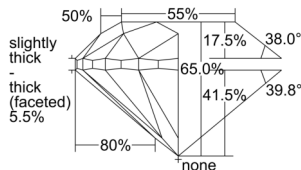

GIA®

FACSIMILE

GIA REPORT 2506551661

Verify this report at GIA.edu

GIA NATURAL DIAMOND DOSSIER®

October 03, 2024
GIA Report Number 2506551661
Shape and Cutting Style ..... Round Brilliant
Measurements ..... 5.66 - 5.72 x 3.69 mm

GRADING RESULTS

Carat Weight ..... 0.78 carat
Color Grade L
Clarity Grade VVS2
Cut Grade ..... Very Good

ADDITIONAL GRADING INFORMATION

Polish ..... Excellent
Symmetry ..... Very Good
Fluorescence ..... Medium Blue
Clarity Characteristics ..... Cloud, Pinpoint
Inscription(s): GIA 2506551661

PROPORTIONS

Profile to actual proportions

GRADING SCALES

GIA COLOR SCALE

COLORLESS	D
	E
	F
	G
	H
	I
	J
NEAR COLORLESS	K
	L
Faint	M
	N
	O
	P
Very Light	Q
	R
	S
	T
	U
	V
	W
	X
	Y
Light	Z

GIA CLARITY SCALE

VERY VERY SLIGHTLY INCLUDED	FLAWLESS
	INTERNALLY FLAWLESS
VERY SLIGHTLY INCLUDED	VVS₁
	VVS₂
SLIGHTLY INCLUDED	VS₁
	VS₂
INCLUDED	SI₁
	SI₂
	I₁
	I₂
	I₃

GIA CUT SCALE

EXCELLENT
VERY GOOD
GOOD
FAIR
POOR