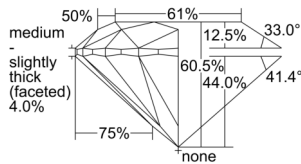

GIA®

FACSIMILE

GIA REPORT 2506556316

Verify this report at GIA.edu

GIA NATURAL DIAMOND DOSSIER®

October 04, 2024
GIA Report Number 2506556316
Shape and Cutting Style ..... Round Brilliant
Measurements ..... 5.11 - 5.13 x 3.10 mm

GRADING RESULTS

Carat Weight ..... 0.50 carat
Color Grade I
Clarity Grade VS1
Cut Grade ..... Excellent

ADDITIONAL GRADING INFORMATION

Polish ..... Excellent
Symmetry ..... Excellent
Fluorescence ..... None
Clarity Characteristics..... Crystal, Needle, Pinpoint
Inspection(s): GIA 2506556316

PROPORTIONS

Profile to actual proportions

GRADING SCALES

GIA COLOR SCALE	GIA CLARITY SCALE	GIA CUT SCALE	
D	FLAWLESS	EXCELLENT	
E	INTERNALLY FLAWLESS		
F		VVS₁	VERY GOOD
G	VVS₂		
H	VS₁	GOOD	
I	VS₂		
J	SI₁	FAIR	
K	SI₂		
L	I₁	POOR	
M	I₂		
N	I₃		
O			
P			
Q			
R			
S			
T			
U			
V			
W			
X			
Y			
Z