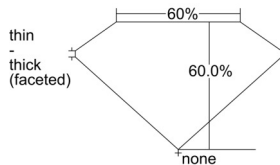

GIA®

FACSIMILE

GIA REPORT 2506557519

Verify this report at GIA.edu

GIA NATURAL DIAMOND DOSSIER®

October 03, 2024
GIA Report Number 2506557519
Shape and Cutting Style ..... Heart Brilliant
Measurements ..... 5.07 x 5.95 x 3.57 mm

GRADING RESULTS

Carat Weight ..... 0.62 carat
Color Grade ..... F
Clarity Grade VS2

ADDITIONAL GRADING INFORMATION

Polish ..... Excellent
Symmetry ..... Excellent
Fluorescence ..... Faint
Clarity Characteristics..... Cloud, Crystal, Feather
Inscription(s): GIA 2506557519

PROPORTIONS

Profile not to actual proportions

GRADING SCALES

GIA COLOR SCALE		GIA CLARITY SCALE			
COLORLESS	D	VERY VERY SLIGHTLY INCLUDED	FLAWLESS		
	E		INTERNALLY FLAWLESS		
	F	VERY SLIGHTLY INCLUDED	VVS₁		
	G		VVS₂		
	H		VS₁		
	NEAR COLORLESS	I	SLIGHTLY INCLUDED	VS₂	
		J		SI₁	
		FAINT	K	INCLUDED	SI₂
			L		I₁
			M		I₂
VERT LIGHT	N	LIGHT	I₃		
	O				
	P				
	Q				
	R