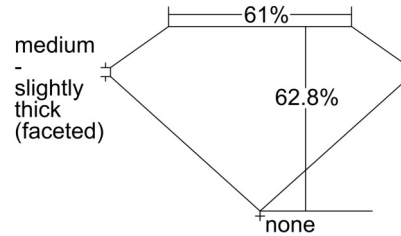

PROPORTIONS

Profile not to actual proportions