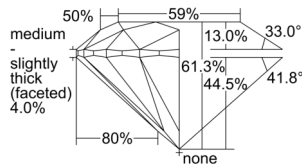

GIA®

FACSIMILE

GIA REPORT 2506559564

Verify this report at GIA.edu

GIA NATURAL DIAMOND DOSSIER®

October 01, 2024
GIA Report Number 2506559564
Shape and Cutting Style ..... Round Brilliant
Measurements ..... 5.12 - 5.15 x 3.15 mm

GRADING RESULTS

Carat Weight ..... 0.50 carat
Color Grade ..... D
Clarity Grade S11
Cut Grade ..... Excellent

ADDITIONAL GRADING INFORMATION

Polish ..... Excellent
Symmetry ..... Excellent
Fluorescence ..... None
Clarity Characteristics ..... Crystal, Cloud
Inscription(s): GIA 2506559564

PROPORTIONS

Profile to actual proportions

GRADING SCALES

GIA COLOR SCALE	GIA CLARITY SCALE	GIA CUT SCALE	
D	FLAWLESS	EXCELLENT	
E	INTERNALLY FLAWLESS		
F		VVS₁	VERY GOOD
G	VVS₂		
H	VS₁	GOOD	
I	VS₂		
J	S1₁	FAIR	
K	S1₂		
L	I₁	POOR	
M	I₂		
N	I₃		
O			
P			
Q			
R			
S			
T			
U			
V			
W			
X			
Y			
Z