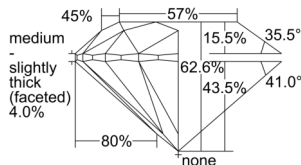

GIA®

FACSIMILE

GIA REPORT 2506561389

Verify this report at GIA.edu

GIA NATURAL DIAMOND DOSSIER®

October 07, 2024
GIA Report Number 2506561389
Shape and Cutting Style ..... Round Brilliant
Measurements ..... 5.37 - 5.40 x 3.37 mm

GRADING RESULTS

Carat Weight ..... 0.60 carat
Color Grade ..... E
Clarity Grade S11
Cut Grade ..... Excellent

ADDITIONAL GRADING INFORMATION

Polish ..... Excellent
Symmetry ..... Excellent
Fluorescence ..... None
Clarity Characteristics ..... Crystal
Inscription(s): GIA 2506561389

PROPORTIONS

Profile to actual proportions

GRADING SCALES

GIA COLOR SCALE		GIA CLARITY SCALE		GIA CUT SCALE		
COLORLESS	D	VERY VERY SLIGHTLY INCLUDED	FLAWLESS	EXCELLENT		
	E		INTERNALLY FLAWLESS			
	F		VVS₁			
	G		VVS₂			
	NEAR COLORLESS	H	VERY SLIGHTLY INCLUDED	VS₁	VERY GOOD	
		I		VS₂		
		FAINT	J	SLIGHTLY INCLUDED	S1₁	FAIR
			K		S1₂	
	L		I₁			
	VERY LIGHT		M	INCLUDED	I₂	POOR
N			I₃			
O						
P						
LIGHT	Q					
	R					
	S					
	T					
	U					
	V					
	W					
	X					
	Y					
	Z