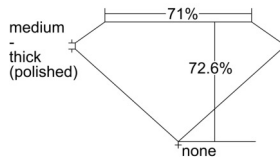

GIA®

FACSIMILE

GIA REPORT 2506564144

Verify this report at GIA.edu

GIA NATURAL DIAMOND DOSSIER®

October 04, 2024
GIA Report Number 2506564144
Shape and Cutting Style ..... Square Modified Brilliant
Measurements ..... 4.33 x 4.32 x 3.14 mm

GRADING RESULTS

Carat Weight ..... 0.50 carat
Color Grade ..... G
Clarity Grade VS1

ADDITIONAL GRADING INFORMATION

Polish ..... Excellent
Symmetry ..... Very Good
Fluorescence ..... None
Clarity Characteristics ..... Crystal
Inscription(s): GIA 2506564144

PROPORTIONS

Profile not to actual proportions

GRADING SCALES

GIA COLOR SCALE		GIA CLARITY SCALE	
COLORLESS	D	VERY VERY SLIGHTLY INCLUDED	FLAWLESS
	E		INTERNALLY FLAWLESS
	F		VVS₁
	G		VVS₂
	H		VS₁
	I		VS₂
	J		SI₁
	K		SI₂
	L		I₁
	M		I₂
NEAR COLORLESS	N	SLIGHTLY INCLUDED	I₃
	O		
	P		
	Q		
FAINT	R		
	S		
	T		
	U		
VERY LIGHT	V		
	W		
	X		
	Y		
LIGHT	Z