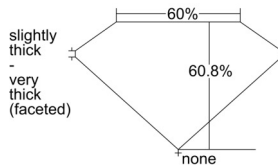

GIA®

FACSIMILE

GIA REPORT 2506568448

Verify this report at GIA.edu

GIA NATURAL DIAMOND DOSSIER®

October 04, 2024
GIA Report Number 2506568448
Shape and Cutting Style ..... Heart Brilliant
Measurements ..... 5.40 x 6.41 x 3.90 mm

GRADING RESULTS

Carat Weight ..... 0.82 carat
Color Grade ..... F
Clarity Grade VS1

ADDITIONAL GRADING INFORMATION

Polish ..... Excellent
Symmetry ..... Excellent
Fluorescence ..... None
Clarity Characteristics..... Crystal, Needle, Cloud, Pinpoint
Inspection(s): GIA 2506568448

PROPORTIONS

Profile not to actual proportions

GRADING SCALES

GIA COLOR SCALE		GIA CLARITY SCALE			
COLORLESS	D	VERY VERY SLIGHTLY INCLUDED	FLAWLESS		
	E		INTERNALLY FLAWLESS		
	F	VERY SLIGHTLY INCLUDED	VS₁		
	G		VS₂		
	H		VS₁		
	NEAR COLORLESS	I	SLIGHTLY INCLUDED	VS₂	
		J		SI₁	
		FAINT	K	INCLUDED	SI₂
			L		I₁
			M		I₂
N			I₃		
VERT LIGHT	O	INCLUDED			
	P				
	Q				
	R				
	S				
	T				
LIGHT	U				
	V				
	W				
	X				
Y					
Z