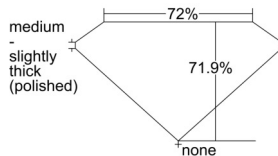

GIA®

FACSIMILE

GIA REPORT 2506571351

Verify this report at GIA.edu

GIA NATURAL DIAMOND DOSSIER®

October 04, 2024
GIA Report Number 2506571351
Shape and Cutting Style ..... Square Modified Brilliant
Measurements ..... 4.46 x 4.38 x 3.15 mm

GRADING RESULTS

Carat Weight ..... 0.50 carat
Color Grade ..... F
Clarity Grade VS1

ADDITIONAL GRADING INFORMATION

Polish ..... Excellent
Symmetry ..... Very Good
Fluorescence ..... None
Clarity Characteristics..... Crystal, Cloud, Cavity, Needle
Inspection(s): GIA 2506571351

PROPORTIONS

Profile not to actual proportions

GRADING SCALES

GIA COLOR SCALE		GIA CLARITY SCALE			
COLORLESS	D	VERY VERY SLIGHTLY INCLUDED	FLAWLESS		
	E		INTERNALLY FLAWLESS		
	F	VERY SLIGHTLY INCLUDED	VVS₁		
	G		VVS₂		
	H		VS₁		
	NEAR COLORLESS	I	SLIGHTLY INCLUDED	VS₂	
		J		SI₁	
		FAINT	K	INCLUDED	SI₂
			L		I₁
			M		I₂
VERT LIGHT	N	LIGHT	I₃		
	O				
	P				
	Q				
	R