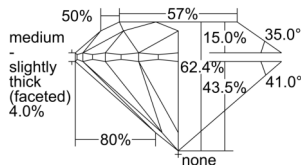

GIA®

FACSIMILE

GIA REPORT 2506577741

Verify this report at GIA.edu

GIA NATURAL DIAMOND DOSSIER®

October 08, 2024
GIA Report Number 2506577741
Shape and Cutting Style ..... Round Brilliant
Measurements ..... 5.67 - 5.70 x 3.55 mm

GRADING RESULTS

Carat Weight ..... 0.71 carat
Color Grade ..... G
Clarity Grade VVS2
Cut Grade ..... Excellent

ADDITIONAL GRADING INFORMATION

Polish ..... Excellent
Symmetry ..... Excellent
Fluorescence ..... None
Clarity Characteristics..... Pinpoint, Cloud, Indented Natural,
Surface Graining

Inscription(s): GIA 2506577741

PROPORTIONS

Profile to actual proportions

GRADING SCALES

GIA COLOR SCALE	GIA CLARITY SCALE	GIA CUT SCALE	
D	FLAWLESS	EXCELLENT	
E	INTERNALLY FLAWLESS		
F		VVS₁	VERY GOOD
G	VVS₂		
H	VS₁	GOOD	
I	VS₂		
J	SI₁	FAIR	
K	SI₂		
L	I₁	POOR	
M	I₂		
N	I₃		
O			
P			
Q			
R			
S			
T			
U			
V			
W			
X			
Y			
Z