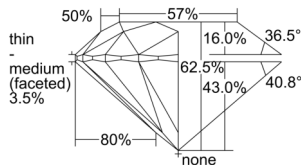

GIA®

FACSIMILE

GIA REPORT 2506586258

Verify this report at GIA.edu

GIA NATURAL DIAMOND DOSSIER®

October 07, 2024
GIA Report Number 2506586258
Shape and Cutting Style ..... Round Brilliant
Measurements ..... 5.93 - 5.96 x 3.72 mm

GRADING RESULTS

Carat Weight ..... 0.81 carat
Color Grade I
Clarity Grade VVS1
Cut Grade ..... Excellent

ADDITIONAL GRADING INFORMATION

Polish ..... Excellent
Symmetry ..... Excellent
Fluorescence ..... Medium Blue
Clarity Characteristics ..... Cloud, Pinpoint
Inscription(s): GIA 2506586258

PROPORTIONS

Profile to actual proportions

GRADING SCALES

GIA COLOR SCALE	GIA CLARITY SCALE	GIA CUT SCALE
COLOURLESS	FLAWLESS	EXCELLENT
D	INTERNALLY FLAWLESS	
E	VVS₁	VERY GOOD
F		
G	VVS₂	
H	VS₁	GOOD
I		
J	VS₂	
K	SI₁	FAIR
L		
M	SI₂	
N	I₁	POOR
O		
P	I₂	
Q	I₃	
R		
S		
T		
U		
V		
W		
X		
Y		
Z