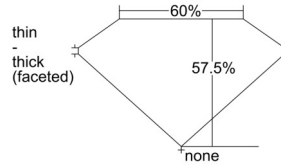

GIA®

FACSIMILE

GIA REPORT 2506589441

Verify this report at GIA.edu

GIA NATURAL DIAMOND DOSSIER®

October 07, 2024
GIA Report Number 2506589441
Shape and Cutting Style ..... Heart Brilliant
Measurements ..... 5.57 x 6.32 x 3.63 mm

GRADING RESULTS

Carat Weight ..... 0.71 carat
Color Grade ..... H
Clarity Grade VVS1

ADDITIONAL GRADING INFORMATION

Polish ..... Excellent
Symmetry ..... Excellent
Fluorescence ..... None
Clarity Characteristics ..... Pinpoint, Cloud, Feather
Inspection(s): GIA 2506589441

PROPORTIONS

Profile not to actual proportions

GRADING SCALES

GIA COLOR SCALE		GIA CLARITY SCALE			
COLORLESS	D	VERY VERY SLIGHTLY INCLUDED	FLAWLESS		
	E		INTERNALLY FLAWLESS		
	F	VERY SLIGHTLY INCLUDED	VVS₁		
	G		VVS₂		
	H		VS₁		
	NEAR COLORLESS	I	SLIGHTLY INCLUDED	VS₂	
		J		SI₁	
		FAINT	K	INCLUDED	SI₂
			L		I₁
			M		I₂
VERT LIGHT	N	INCLUDED	I₃		
	O				
	P				
	Q				
	R				
	S				
	T				
LIGHT	U				
	V				
	W				
	X				
Y					
Z