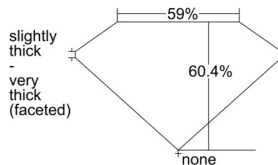

GIA®

FACSIMILE

GIA REPORT 2506589484

Verify this report at GIA.edu

GIA NATURAL DIAMOND DOSSIER®

October 07, 2024
GIA Report Number 2506589484
Shape and Cutting Style ..... Heart Brilliant
Measurements ..... 5.25 x 6.19 x 3.73 mm

GRADING RESULTS

Carat Weight ..... 0.73 carat
Color Grade ..... G
Clarity Grade VVS2

ADDITIONAL GRADING INFORMATION

Polish ..... Excellent
Symmetry ..... Excellent
Fluorescence ..... None
Clarity Characteristics ..... Cloud, Feather, Pinpoint
Inspection(s): GIA 2506589484

PROPORTIONS

Profile not to actual proportions

GRADING SCALES

GIA COLOR SCALE		GIA CLARITY SCALE		
COLORLESS	D	VERY VERY SLIGHTLY INCLUDED	FLAWLESS	
	E		INTERNALLY FLAWLESS	
	F		VVS₁	
	G		VVS₂	
	NEAR COLORLESS	H	VERY SLIGHTLY INCLUDED	VS₁
		I		VS₂
		J	SLIGHTLY INCLUDED	S₁
		K		S₂
	FAINT	L	INCLUDED	I₁
		M		I₂
N		I₃		
VERT LIGHT		O		
		P		
		Q		
	R			
	S			
	T			
LIGHT	U			
	V			
	W			
	X			
	Y			
	Z