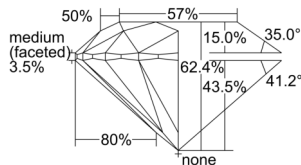

GIA®

FACSIMILE

GIA NATURAL DIAMOND DOSSIER®

October 08, 2024
GIA Report Number 2506590649
Shape and Cutting Style ..... Round Brilliant
Measurements ..... 5.28 - 5.30 x 3.30 mm

GRADING RESULTS

Carat Weight ..... 0.56 carat
Color Grade ..... F
Clarity Grade S11
Cut Grade ..... Excellent

ADDITIONAL GRADING INFORMATION

Polish ..... Excellent
Symmetry ..... Excellent
Fluorescence ..... None
Clarity Characteristics ..... Crystal, Cloud
Inscription(s): GIA 2506590649

GIA REPORT 2506590649

Verify this report at GIA.edu

PROPORTIONS

Profile to actual proportions