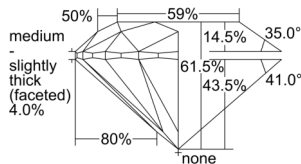

GIA®

FACSIMILE

GIA REPORT 2506594551

Verify this report at GIA.edu

GIA NATURAL DIAMOND DOSSIER®

October 08, 2024
GIA Report Number 2506594551
Shape and Cutting Style ..... Round Brilliant
Measurements ..... 4.77 - 4.80 x 2.94 mm

GRADING RESULTS

Carat Weight ..... 0.41 carat
Color Grade ..... F
Clarity Grade S11
Cut Grade ..... Excellent

ADDITIONAL GRADING INFORMATION

Polish ..... Excellent
Symmetry ..... Excellent
Fluorescence ..... None
Clarity Characteristics..... Cloud, Crystal, Feather
Inscription(s): GIA 2506594551

PROPORTIONS

Profile to actual proportions