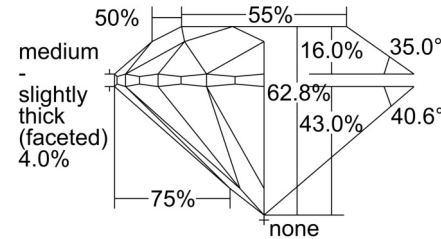

GIA NATURAL DIAMOND GRADING REPORT

October 08, 2024
 GIA Report Number 2506596046
 Shape and Cutting Style Round Brilliant
 Measurements 6.32 - 6.38 x 3.98 mm

GRADING RESULTS

Carat Weight 1.00 carat
 Color Grade G
 Clarity Grade VS1
 Cut Grade Excellent

ADDITIONAL GRADING INFORMATION

Polish Excellent
 Symmetry Excellent
 Fluorescence Faint
 Inscription(s): GIA 2506596046

PROPORTIONS

Profile to actual proportions

CLARITY CHARACTERISTICS

KEY TO SYMBOLS*

- Feather
- Indented Natural
- Natural

* Red symbols denote internal characteristics (inclusions). Green or black symbols denote external characteristics (blemishes). Diagram is an approximate representation of the diamond, and symbols shown indicate type, position, and approximate size of clarity characteristics. All clarity characteristics may not be shown. Details of finish are not shown.