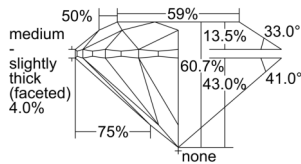

GIA®

FACSIMILE

GIA REPORT 2506596741

Verify this report at GIA.edu

GIA NATURAL DIAMOND DOSSIER®

October 08, 2024
GIA Report Number 2506596741
Shape and Cutting Style ..... Round Brilliant
Measurements ..... 5.09 - 5.12 x 3.10 mm

GRADING RESULTS

Carat Weight ..... 0.50 carat
Color Grade ..... G
Clarity Grade VS2
Cut Grade ..... Excellent

ADDITIONAL GRADING INFORMATION

Polish ..... Excellent
Symmetry ..... Excellent
Fluorescence ..... None
Clarity Characteristics ..... Cloud, Crystal
Inscription(s): GIA 2506596741

PROPORTIONS

Profile to actual proportions

GRADING SCALES

GIA COLOR SCALE	GIA CLARITY SCALE	GIA CUT SCALE	
D	FLAWLESS	EXCELLENT	
E	INTERNALLY FLAWLESS		
F		VVS₁	VERY GOOD
G	VVS₂		
H	VS₁	GOOD	
I	VS₂		
J	SI₁	FAIR	
K	SI₂		
L	I₁	POOR	
M	I₂		
N	I₃		
O			
P			
Q			
R			
S			
T			
U			
V			
W			
X			
Y			
Z