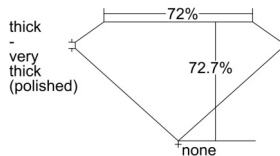

GIA®

FACSIMILE

GIA REPORT 2506597577

Verify this report at GIA.edu

GIA NATURAL DIAMOND DOSSIER®

October 09, 2024
GIA Report Number 2506597577
Shape and Cutting Style ..... Square Modified Brilliant
Measurements ..... 4.37 x 4.30 x 3.12 mm

GRADING RESULTS

Carat Weight ..... 0.52 carat
Color Grade ..... F
Clarity Grade VS1

ADDITIONAL GRADING INFORMATION

Polish ..... Excellent
Symmetry ..... Excellent
Fluorescence ..... None
Clarity Characteristics..... Crystal, Feather, Pinpoint
Inscription(s): GIA 2506597577

PROPORTIONS

Profile not to actual proportions

GRADING SCALES

GIA COLOR SCALE		GIA CLARITY SCALE			
COLORLESS	D	VERY VERY SLIGHTLY INCLUDED	FLAWLESS		
	E		INTERNALLY FLAWLESS		
	F	VERY SLIGHTLY INCLUDED	VVS₁		
	G		VVS₂		
	H		VS₁		
	NEAR COLORLESS	I	SLIGHTLY INCLUDED	VS₂	
		J		SI₁	
		FAINT	K	INCLUDED	SI₂
			L		I₁
			M		I₂
VERT LIGHT	N	INCLUDED	I₃		
	O				
	P				
	Q				
	R				
LIGHT	S				
	T				
	U				
	V				
	W				
X					
Y					
Z