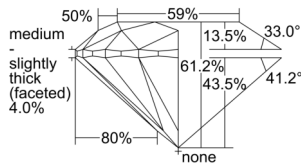

GIA®

FACSIMILE

GIA REPORT 2506599650

Verify this report at GIA.edu

GIA NATURAL DIAMOND DOSSIER®

October 08, 2024
GIA Report Number 2506599650
Shape and Cutting Style ..... Round Brilliant
Measurements ..... 5.94 - 5.97 x 3.64 mm

GRADING RESULTS

Carat Weight ..... 0.80 carat
Color Grade ..... E
Clarity Grade S11
Cut Grade ..... Excellent

ADDITIONAL GRADING INFORMATION

Polish ..... Excellent
Symmetry ..... Excellent
Fluorescence ..... Faint
Clarity Characteristics.. Crystal, Feather, Cloud, Indented Natural
Inscription(s): GIA 2506599650

PROPORTIONS

Profile to actual proportions

GRADING SCALES

GIA COLOR SCALE	GIA CLARITY SCALE	GIA CUT SCALE	
D	FLAWLESS	EXCELLENT	
E	INTERNALLY FLAWLESS		
F		VVS₁	VERY GOOD
G	VVS₂		
H	VS₁	GOOD	
I	VS₂		
J	S1₁	FAIR	
K	S1₂		
L	I₁	POOR	
M	I₂		
N	I₃		
O			
P			
Q			
R			
S			
T			
U			
V			
W			
X			
Y			
Z