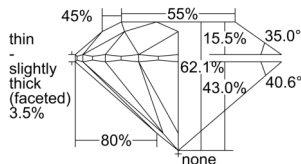

GIA®

FACSIMILE

GIA REPORT 2506629121

Verify this report at GIA.edu

GIA NATURAL DIAMOND DOSSIER®

October 10, 2024
GIA Report Number 2506629121
Shape and Cutting Style ..... Round Brilliant
Measurements ..... 5.22 - 5.26 x 3.26 mm

GRADING RESULTS

Carat Weight ..... 0.55 carat
Color Grade ..... F
Clarity Grade VVS1
Cut Grade ..... Excellent

ADDITIONAL GRADING INFORMATION

Polish ..... Excellent
Symmetry ..... Excellent
Fluorescence ..... None
Clarity Characteristics ..... Pinpoint
Inscription(s): GIA 2506629121

PROPORTIONS

Profile to actual proportions