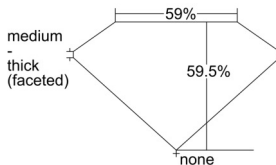

GIA®

FACSIMILE

GIA REPORT 2506663416

Verify this report at GIA.edu

GIA NATURAL DIAMOND DOSSIER®

October 16, 2024
GIA Report Number 2506663416
Shape and Cutting Style ..... Heart Brilliant
Measurements ..... 5.47 x 6.16 x 3.67 mm

GRADING RESULTS

Carat Weight ..... 0.75 carat
Color Grade ..... G
Clarity Grade VVS2

ADDITIONAL GRADING INFORMATION

Polish ..... Excellent
Symmetry ..... Excellent
Fluorescence ..... None
Clarity Characteristics ..... Cloud, Pinpoint
Inscription(s): GIA 2506663416

PROPORTIONS

Profile not to actual proportions

GRADING SCALES

GIA COLOR SCALE		GIA CLARITY SCALE	
COLORLESS	D	VERY VERY SLIGHTLY INCLUDED	FLAWLESS
	E		INTERNALLY FLAWLESS
	F		VVS₁
	G		VVS₂
	H		VS₁
	I		VS₂
	J		SI₁
	K		SI₂
	L		I₁
	M		I₂
NEAR COLORLESS	N	SLIGHTLY INCLUDED	I₃
	O		
	P		
	Q		
FAINT	R		
	S		
	T		
	U		
VERY LIGHT	V		
	W		
	X		
	Y		
LIGHT	Z