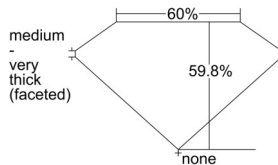

GIA®

FACSIMILE

GIA REPORT 2506667811

Verify this report at GIA.edu

GIA NATURAL DIAMOND DOSSIER®

October 16, 2024
GIA Report Number 2506667811
Shape and Cutting Style ..... Heart Brilliant
Measurements ..... 5.55 x 6.52 x 3.90 mm

GRADING RESULTS

Carat Weight ..... 0.80 carat
Color Grade ..... F
Clarity Grade VS2

ADDITIONAL GRADING INFORMATION

Polish ..... Excellent
Symmetry ..... Excellent
Fluorescence ..... None
Clarity Characteristics ..... Cloud, Feather
Inspection(s): GIA 2506667811

PROPORTIONS

Profile not to actual proportions

GRADING SCALES

GIA COLOR SCALE		GIA CLARITY SCALE			
COLORLESS	D	VERY VERY SLIGHTLY INCLUDED	FLAWLESS		
	E		INTERNALLY FLAWLESS		
	F	VERY SLIGHTLY INCLUDED	VVS₁		
	G		VVS₂		
	H		VS₁		
	NEAR COLORLESS	I	SLIGHTLY INCLUDED	VS₂	
		J		SI₁	
		FAINT	K	INCLUDED	SI₂
			L		I₁
			M		I₂
VERTICALLY LIGHT	N		INCLUDED	I₃	
	O				
	P				
	LIGHT		Q		
		R			
		S			
T					
	U				
	V				
	W				
	X				
	Y				
	Z