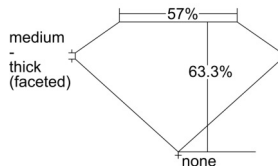

GIA®

FACSIMILE

GIA REPORT 2506698476

Verify this report at GIA.edu

GIA NATURAL DIAMOND DOSSIER®

November 18, 2024
GIA Report Number 2506698476
Shape and Cutting Style ..... Marquise Brilliant
Measurements ..... 8.26 x 4.20 x 2.66 mm

GRADING RESULTS

Carat Weight ..... 0.55 carat
Color Grade ..... D
Clarity Grade ..... Flawless

ADDITIONAL GRADING INFORMATION

Polish ..... Excellent
Symmetry ..... Very Good
Fluorescence ..... None
Clarity Characteristics ..... None
Inscription(s): GIA 2506698476

PROPORTIONS

Profile not to actual proportions

GRADING SCALES

GIA COLOR SCALE		GIA CLARITY SCALE			
COLORLESS	D	VERY VERY SLIGHTLY INCLUDED	FLAWLESS		
	E		INTERNALLY FLAWLESS		
	F	VERY SLIGHTLY INCLUDED	VVS₁		
	G		VVS₂		
	H		VS₁		
	NEAR COLORLESS	I	SLIGHTLY INCLUDED	VS₂	
		J		SI₁	
		FAINT	K	INCLUDED	SI₂
			L		I₁
			M		I₂
VERT LIGHT			N	INCLUDED	I₃
	O				
	P				
	Q				
	R				
	S				
LIGHT	T				
	U				
	V				
	W				
	X				
	Y				
Z