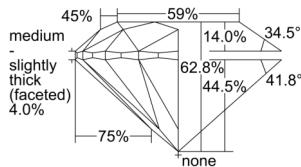

GIA®

FACSIMILE

GIA REPORT 2506707424

Verify this report at GIA.edu

GIA NATURAL DIAMOND DOSSIER®

October 21, 2024
GIA Report Number 2506707424
Shape and Cutting Style ..... Round Brilliant
Measurements ..... 5.34 - 5.38 x 3.37 mm

GRADING RESULTS

Carat Weight ..... 0.60 carat
Color Grade I
Clarity Grade VS1
Cut Grade ..... Excellent

ADDITIONAL GRADING INFORMATION

Polish ..... Excellent
Symmetry ..... Excellent
Fluorescence ..... None
Clarity Characteristics..... Indented Natural, Pinpoint, Cloud
Inspection(s): GIA 2506707424

PROPORTIONS

Profile to actual proportions

GRADING SCALES

GIA COLOR SCALE

COLOREDNESS	D
	E
	F
	G
	H
	I
	J
NEAR COLORLESS	K
	L
FADING	M
	N
	O
	P
VERY LIGHT	Q
	R
	S
	T
	U
	V
	W
	X
	Y
LIGHT	Z

GIA CLARITY SCALE

VERY VERY SLIGHTLY INCLUDED	FLAWLESS
	INTERNALLY FLAWLESS
VERY SLIGHTLY INCLUDED	VVS₁
	VVS₂
SLIGHTLY INCLUDED	VS₁
	VS₂
INCLUDED	SI₁
	SI₂
	I₁
	I₂
	I₃

GIA CUT SCALE

EXCELLENT
VERY GOOD
GOOD
FAIR
POOR