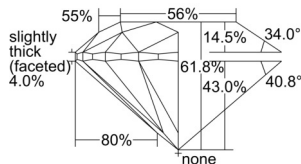

GIA®

FACSIMILE

GIA REPORT 2506710116

Verify this report at GIA.edu

GIA NATURAL DIAMOND DOSSIER®

October 22, 2024
GIA Report Number 2506710116
Shape and Cutting Style ..... Round Brilliant
Measurements ..... 5.91 - 5.94 x 3.66 mm

GRADING RESULTS

Carat Weight ..... 0.80 carat
Color Grade I
Clarity Grade S11
Cut Grade ..... Excellent

ADDITIONAL GRADING INFORMATION

Polish ..... Excellent
Symmetry ..... Excellent
Fluorescence ..... None
Clarity Characteristics ..... Cloud
Inscription(s): GIA 2506710116

PROPORTIONS

Profile to actual proportions

GRADING SCALES

GIA COLOR SCALE	GIA CLARITY SCALE	GIA CUT SCALE
COLOURLESS	FLAWLESS	EXCELLENT
D	INTERNALLY FLAWLESS	
E	VVS₁	VERY GOOD
F		
G	VS₁	GOOD
H		
I	SI₁	FAIR
J		
K	I₁	POOR
L		
M	I₂	
N		
O	I₃	
P		
Q		
R		
S		
T		
U		
V		
W		
X		
Y		
Z