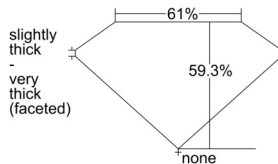

GIA®

FACSIMILE

GIA REPORT 2506712718

Verify this report at GIA.edu

GIA NATURAL DIAMOND DOSSIER®

October 22, 2024
GIA Report Number 2506712718
Shape and Cutting Style ..... Heart Brilliant
Measurements ..... 4.54 x 5.35 x 3.18 mm

GRADING RESULTS

Carat Weight ..... 0.46 carat
Color Grade ..... F
Clarity Grade VS2

ADDITIONAL GRADING INFORMATION

Polish ..... Excellent
Symmetry ..... Excellent
Fluorescence ..... Faint
Clarity Characteristics ..... Crystal
Inscription(s): GIA 2506712718

PROPORTIONS

Profile not to actual proportions

GRADING SCALES

GIA COLOR SCALE		GIA CLARITY SCALE			
COLORLESS	D	VERY VERY SLIGHTLY INCLUDED	FLAWLESS		
	E		INTERNALLY FLAWLESS		
	F	VERY SLIGHTLY INCLUDED	VVS₁		
	G		VVS₂		
	H		VS₁		
	NEAR COLORLESS	I	SLIGHTLY INCLUDED	VS₂	
		J		SI₁	
		FAINT	K	INCLUDED	SI₂
			L		I₁
			M		I₂
VERT LIGHT	N	LIGHT	I₃		
	O				
	P				
	Q				
	R