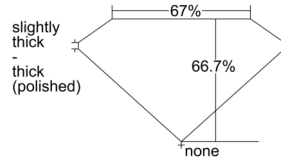

GIA®

FACSIMILE

GIA REPORT 2506715984

Verify this report at GIA.edu

GIA NATURAL DIAMOND DOSSIER®

October 23, 2024
GIA Report Number 2506715984
Shape and Cutting Style ..... **Cut-Cornered Rectangular Modified Brilliant**
Measurements ..... 6.31 x 4.85 x 3.23 mm

GRADING RESULTS

Carat Weight ..... 0.90 carat
Color Grade ..... H
Clarity Grade VVS1

ADDITIONAL GRADING INFORMATION

Polish ..... Excellent
Symmetry ..... Excellent
Fluorescence ..... None
Clarity Characteristics ..... Pinpoint
Inspection(s): GIA 2506715984

PROPORTIONS

Profile not to actual proportions

GRADING SCALES

GIA COLOR SCALE		GIA CLARITY SCALE			
COLORLESS	D	VERY VERY SLIGHTLY INCLUDED	FLAWLESS		
	E		INTERNALLY FLAWLESS		
	F	VERY SLIGHTLY INCLUDED	VVS₁		
	G		VVS₂		
	H		VS₁		
	NEAR COLORLESS	I	SLIGHTLY INCLUDED	VS₂	
		J		SI₁	
		FAINT	K	INCLUDED	SI₂
			L		I₁
			M		I₂
VERTICALLY LIGHT	N	LIGHT	I₃		
	O				
	P				
	Q				
	R				
	S				
	T