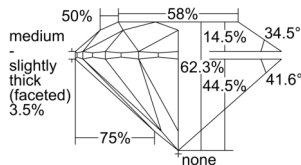

GIA®

FACSIMILE

GIA REPORT 2506728341

Verify this report at GIA.edu

GIA NATURAL DIAMOND DOSSIER®

October 25, 2024
GIA Report Number 2506728341
Shape and Cutting Style ..... Round Brilliant
Measurements ..... 4.29 - 4.31 x 2.68 mm

GRADING RESULTS

Carat Weight ..... 0.30 carat
Color Grade ..... D
Clarity Grade S11
Cut Grade ..... Excellent

ADDITIONAL GRADING INFORMATION

Polish ..... Excellent
Symmetry ..... Excellent
Fluorescence ..... None
Clarity Characteristics ..... Crystal, Feather
Inscription(s): GIA 2506728341

PROPORTIONS

Profile to actual proportions