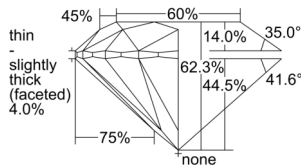

GIA®

FACSIMILE

GIA REPORT 2506732321

Verify this report at GIA.edu

GIA NATURAL DIAMOND DOSSIER®

October 24, 2024
GIA Report Number 2506732321
Shape and Cutting Style ..... Round Brilliant
Measurements ..... 4.87 - 4.91 x 3.05 mm

GRADING RESULTS

Carat Weight ..... 0.45 carat
Color Grade ..... K
Clarity Grade VS1
Cut Grade ..... Excellent

ADDITIONAL GRADING INFORMATION

Polish ..... Excellent
Symmetry ..... Excellent
Fluorescence ..... Faint
Clarity Characteristics..... Indented Natural, Pinpoint
Inscription(s): GIA 2506732321

PROPORTIONS

Profile to actual proportions