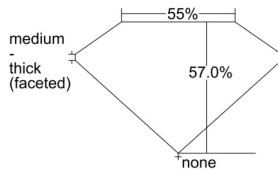

GIA®

FACSIMILE

GIA REPORT 2506733522

Verify this report at GIA.edu

GIA NATURAL DIAMOND DOSSIER®

October 24, 2024
GIA Report Number 2506733522
Shape and Cutting Style ..... Heart Brilliant
Measurements ..... 5.42 x 6.29 x 3.58 mm

GRADING RESULTS

Carat Weight ..... 0.70 carat
Color Grade ..... D
Clarity Grade VVS1

ADDITIONAL GRADING INFORMATION

Polish ..... Excellent
Symmetry ..... Excellent
Fluorescence ..... None
Clarity Characteristics..... Pinpoint, Indented Natural, Feather
Inscription(s): GIA 2506733522

PROPORTIONS

Profile not to actual proportions

GRADING SCALES

GIA COLOR SCALE		GIA CLARITY SCALE	
COLORLESS	D	VERY VERY SLIGHTLY INCLUDED	FLAWLESS
	E		INTERNALLY FLAWLESS
	F		VVS₁
	G		VVS₂
	H		VS₁
	I		VS₂
	J		SI₁
	K		SI₂
	L		I₁
	M		I₂
NEAR COLORLESS	N	SLIGHTLY INCLUDED	I₃
	O		
	P		
	Q		
FAINT	R		
	S		
	T		
	U		
VERT LIGHT	V		
	W		
	X		
	Y		
LIGHT	Z