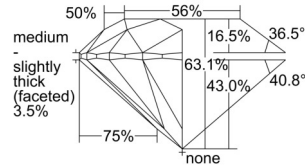

GIA®

FACSIMILE

GIA REPORT 2506733716

Verify this report at GIA.edu

GIA NATURAL DIAMOND DOSSIER®

October 23, 2024
GIA Report Number 2506733716
Shape and Cutting Style ..... Round Brilliant
Measurements ..... 5.15 - 5.19 x 3.26 mm

GRADING RESULTS

Carat Weight ..... 0.54 carat
Color Grade ..... G
Clarity Grade VS1
Cut Grade ..... Excellent

ADDITIONAL GRADING INFORMATION

Polish ..... Excellent
Symmetry ..... Excellent
Fluorescence ..... Medium Blue
Clarity Characteristics ..... Cloud
Inscription(s): GIA 2506733716

PROPORTIONS

Profile to actual proportions