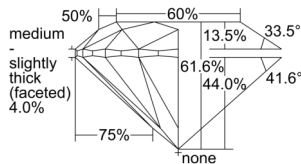

GIA®

FACSIMILE

GIA REPORT 2506757716

Verify this report at GIA.edu

GIA NATURAL DIAMOND DOSSIER®

November 07, 2024
GIA Report Number 2506757716
Shape and Cutting Style ..... Round Brilliant
Measurements ..... 5.09 - 5.11 x 3.14 mm

GRADING RESULTS

Carat Weight ..... 0.50 carat
Color Grade ..... K
Clarity Grade S11
Cut Grade ..... Excellent

ADDITIONAL GRADING INFORMATION

Polish ..... Excellent
Symmetry ..... Excellent
Fluorescence ..... None
Clarity Characteristics ..... Crystal, Cloud
Inscription(s): GIA 2506757716

PROPORTIONS

Profile to actual proportions

GRADING SCALES

GIA COLOR SCALE	GIA CLARITY SCALE	GIA CUT SCALE	
D	FLAWLESS	EXCELLENT	
E	INTERNALLY FLAWLESS		
F		VVS₁	VERY GOOD
G	VVS₂		
H	VS₁	GOOD	
I	VS₂		
J	S1₁	FAIR	
K	S1₂		
L	I₁	POOR	
M	I₂		
N	I₃		
O			
P			
Q			
R			
S			
T			
U			
V			
W			
X			
Y			
Z