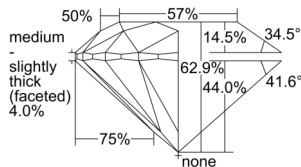

GIA®

FACSIMILE

GIA REPORT 2506758161

Verify this report at GIA.edu

GIA NATURAL DIAMOND DOSSIER®

November 06, 2024
GIA Report Number 2506758161
Shape and Cutting Style ..... Round Brilliant
Measurements ..... 4.27 - 4.29 x 2.69 mm

GRADING RESULTS

Carat Weight ..... 0.30 carat
Color Grade ..... H
Clarity Grade VS2
Cut Grade ..... Excellent

ADDITIONAL GRADING INFORMATION

Polish ..... Excellent
Symmetry ..... Excellent
Fluorescence ..... None
Clarity Characteristics ..... Crystal
Inscription(s): GIA 2506758161

PROPORTIONS

Profile to actual proportions

GRADING SCALES

GIA COLOR SCALE	GIA CLARITY SCALE	GIA CUT SCALE	
D	FLAWLESS	EXCELLENT	
E	INTERNALLY FLAWLESS		
F		VVS₁	VERY GOOD
G	VVS₂		
H	VS₁	GOOD	
I	VS₂		
J	SI₁	FAIR	
K	SI₂		
L	I₁	POOR	
M	I₂		
N	I₃		
O			
P			
Q			
R			
S			
T			
U			
V			
W			
X			
Y			
Z