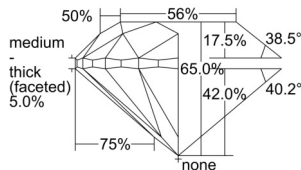

GIA®

FACSIMILE

GIA REPORT 2506775179

Verify this report at GIA.edu

GIA NATURAL DIAMOND DOSSIER®

October 29, 2024
GIA Report Number 2506775179
Shape and Cutting Style ..... Round Brilliant
Measurements ..... 5.96 - 6.01 x 3.89 mm

GRADING RESULTS

Carat Weight ..... 0.90 carat
Color Grade ..... G
Clarity Grade S11
Cut Grade ..... Very Good

ADDITIONAL GRADING INFORMATION

Polish ..... Excellent
Symmetry ..... Excellent
Fluorescence ..... None
Clarity Characteristics.. Cloud, Crystal, Feather, Indented Natural
Inscription(s): GIA 2506775179

PROPORTIONS

Profile to actual proportions

GRADING SCALES

GIA COLOR SCALE	GIA CLARITY SCALE	GIA CUT SCALE	
D	FLAWLESS	EXCELLENT	
E	INTERNALLY FLAWLESS		
F		VVS₁	VERY GOOD
G	VVS₂		
H	VS₁	GOOD	
I	VS₂		
J	S1₁	FAIR	
K	S1₂		
L	I₁	POOR	
M	I₂		
N	I₃		
O			
P			
Q			
R			
S			
T			
U			
V			
W			
X			
Y			
Z