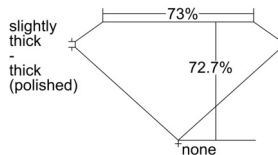

GIA®

FACSIMILE

GIA REPORT 2506780574

Verify this report at GIA.edu

GIA NATURAL DIAMOND DOSSIER®

October 29, 2024
GIA Report Number 2506780574
Shape and Cutting Style ..... Square Modified Brilliant
Measurements ..... 5.01 x 5.00 x 3.64 mm

GRADING RESULTS

Carat Weight ..... 0.81 carat
Color Grade ..... G
Clarity Grade VS1

ADDITIONAL GRADING INFORMATION

Polish ..... Excellent
Symmetry ..... Very Good
Fluorescence ..... None
Clarity Characteristics..... Crystal, Feather, Pinpoint, Cloud
Inspection(s): GIA 2506780574

PROPORTIONS

Profile not to actual proportions

GRADING SCALES

GIA COLOR SCALE		GIA CLARITY SCALE			
COLORLESS	D	VERY VERY SLIGHTLY INCLUDED	FLAWLESS		
	E		INTERNALLY FLAWLESS		
	F	VERY SLIGHTLY INCLUDED	VS₁		
	G		VS₂		
	H		VS₁		
	NEAR COLORLESS	I	SLIGHTLY INCLUDED	VS₂	
		J		SI₁	
		FAINT	K	INCLUDED	SI₂
			L		I₁
			M		I₂
VERT LIGHT	N	INCLUDED	I₃		
	O				
	P				
	Q				
	R				
LIGHT	S				
	T				
	U				
	V				
	W				
X					
Y					
Z